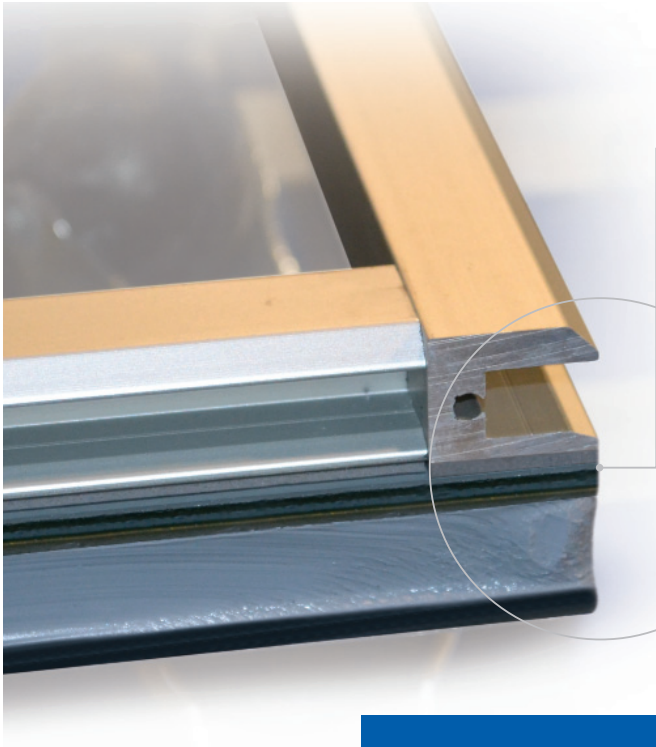

JEBERKOWITZ

METAL TO GLASS ASSEMBLY

**NOW
OFFERING!**

JEB will apply your structurally glazed channels to the glass.

Approved to Apply

- Silicone
- VHB Tape

Heat Treated Glass Only

- Monolithic
- Insulating Glass (Double or Triple)